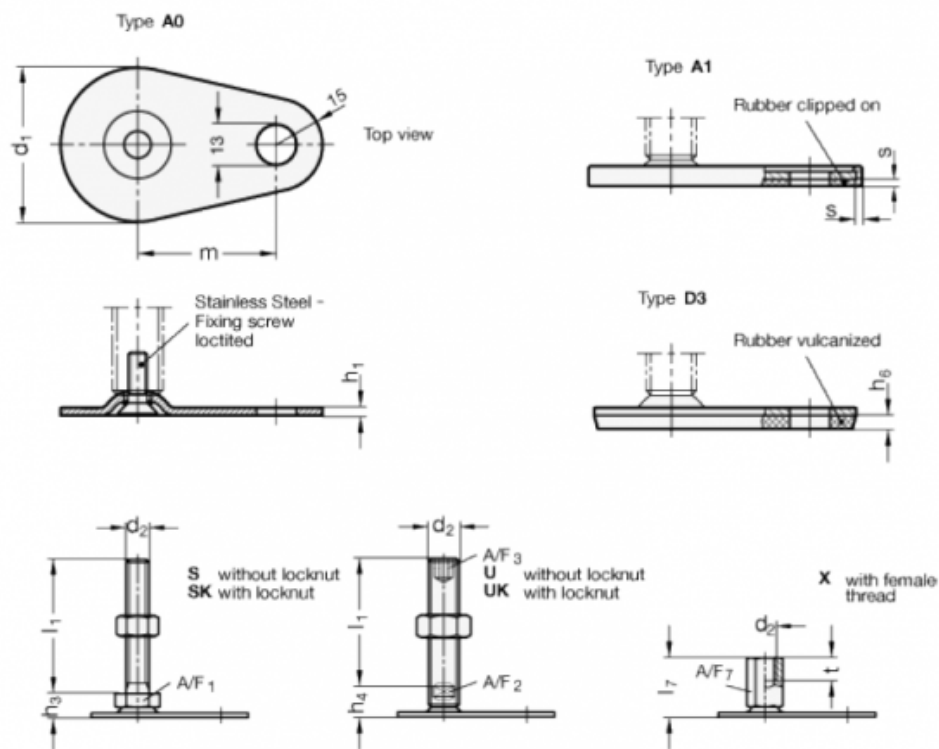

Article number: 204280M20100A1UK

Description: E+G levelling foot
GN 42-80-M20-100-A1-UK

Note: UK With nut, Hexagon socket at the top, Wrench flat at the bottom

Measures

A/F2 = 15	m = 70
A/F3 = 10	s = 2
d1 = 80	
d2 = M20	
h1 = 3	
h4 = 18	
h6 =	
l1 = 100	